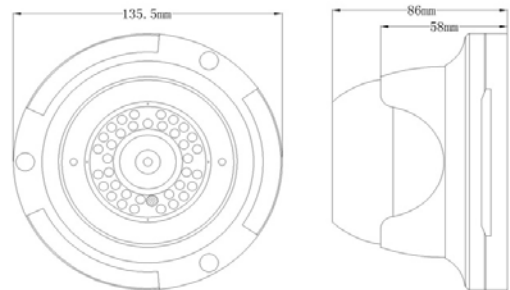

Size Chart

Specifications

Model Name	HV-DBJ30-70
Image Device	1/3" Exview HAD CCD II (ICX672/3AKA)
DSP Device	Effio-E (CXD4127GG,CXD4816GG)
Resolution	Color Mode: 650TVL; B/W Mode:700TVL
Picture Elements	PAL:976(H) \times 582(V) NTSC:976(H) \times 494(V)
IR Led & IR Range	36pcs \varnothing 5 IR Led; 30M IR Distance
Min. Illumination	0.001 Lux (F2.0)/ 0 Lux IR On
Lens Furnished	Built-in 2,8-12 mm Manual Zoom Lens
TV System	PAL/NTSC
Electronic Shutter	NTSC:1/60~1/100,000, PAL:1/50~1/110,000
S/N Ratio	More than 52dB
Gamma	0.45
Exposure	Auto
Shutter/ AGC	Auto/Manual
White Balance	ATW / User1/User2
Backlight	OFF/ON/BLC/ HLC
Pict Adjust	Mirror/Brightness/Contrast/Sharpness/Hue/Gain
ATR	ON/OFF
Motion Det	OFF/ON(Detect sense/ Area Sel)
Privacy Masking	OFF/ON (4 Zone)
Day/Night	True Day and Night (Auto/ Day / Night / Ext. D&N)
2D-NR	OFF/ON (Y/C level)
Camera ID	OFF/ON
Sync. System	Internal
Video Output	1 Vp-p / 75 Ohms

Power Supply	DC12V±10%; 320 mA
Operation Temperature	-10°C ~ +50°C RH95% Max
Dimension	∅135 x 86 mm
Weight	1000g

Design and specifications are subject to change without notice.